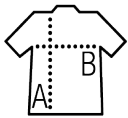

Quality

PIQUÉ 170
100% combed Ringspun cotton
Rib collar
Reinforcing tape on neck
Reinforced buttons placket

Style

Long sleeves
Ribbed cuffs
3 tone on tone buttons
Straight hem with side slits
Cut and sewn

Available sizes

Sizes	S	M	L	XL	XXL
A/B	70/50	72/53	74/56	76/58	79/62

Available colours

White

Red

Black

Navy

Grey melange